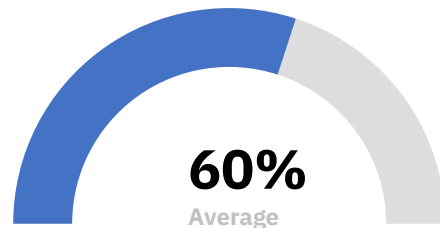

Skills & Abilities

Scenarios

1. **Optional** - You have adequate interest level and Skills & Abilities to pursue this career path. However, this can be pursued if you are not pursuing your Top choice or Good Choice.