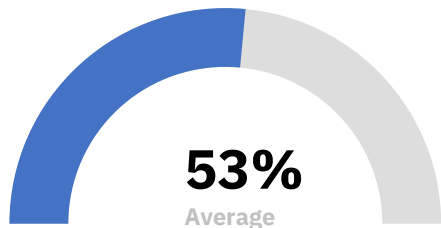

Psychometric Score